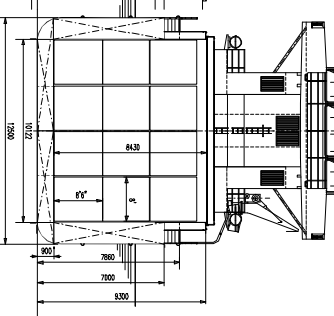

Container capacity

In hold 113 19 U
Total 193 39 U

Tonnage details

Gross 2400 G.T.
Net 193 G.T.

REGISTRATION NO. 5234
CALL SIGN: COMBI
RADIO CALL SIGN: COMBI

GENERAL ARRANGEMENT PLAN
COMBI FREIGHTER 3850

3344-0000